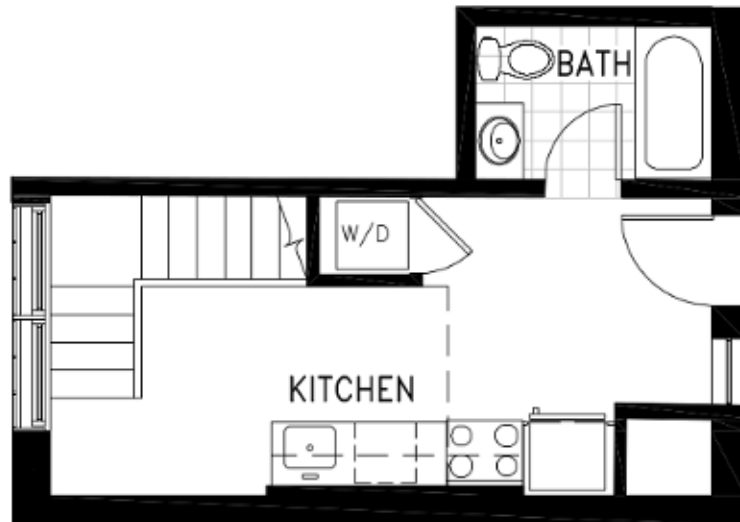

UPPER LEVEL

UNIT 211
1 BED/1 BATH
843 SF

LOWER LEVEL