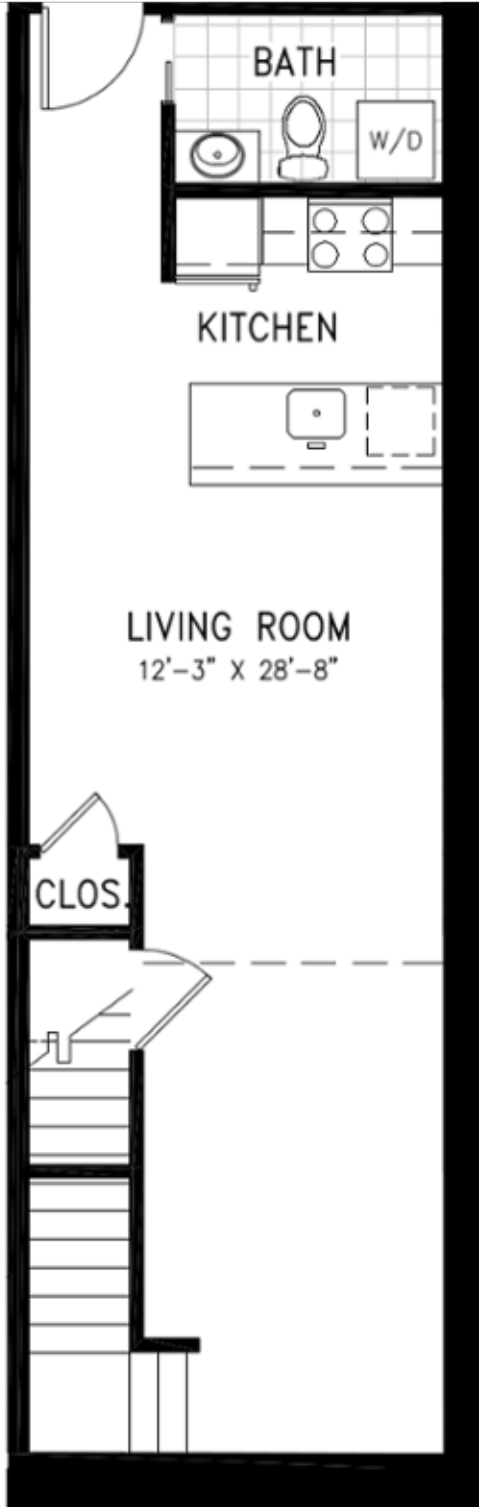

UNIT 112

2 BED/2.5 BATH  
1,060 SF

LOWER LEVEL