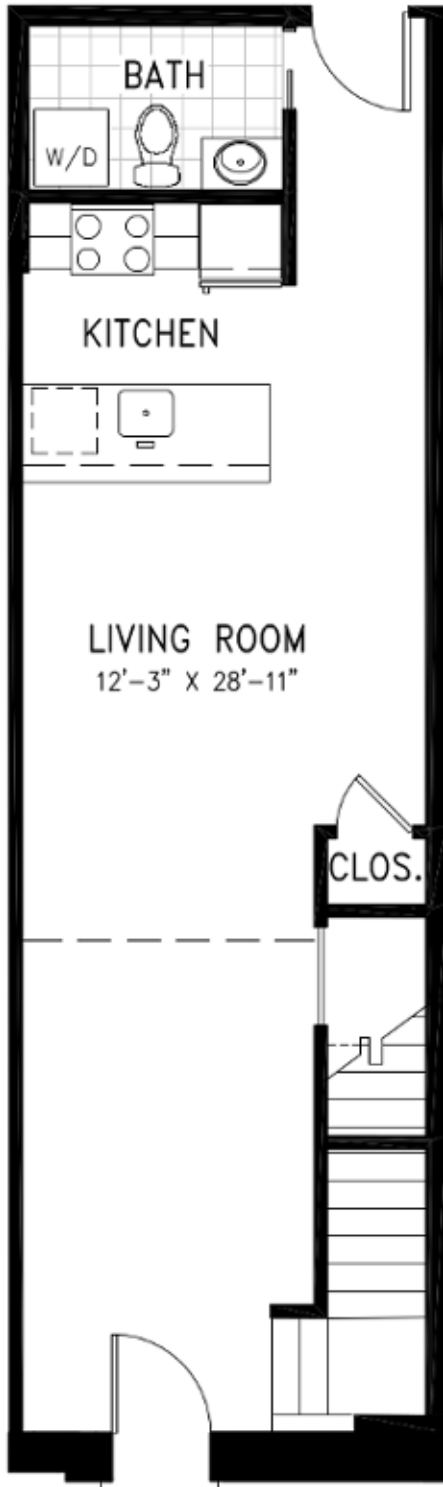

UNIT 111
2 BED/2.5 BATH
1,060 SF

LOWER LEVEL