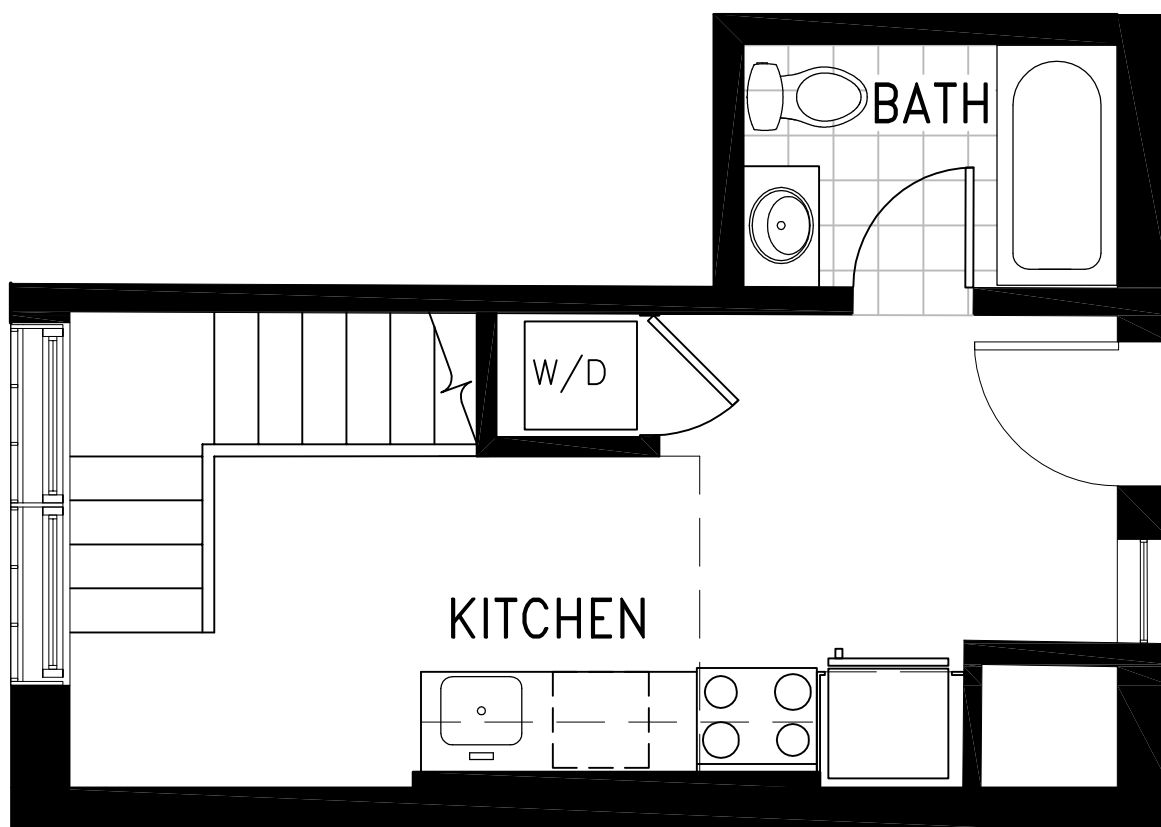

UPPER LEVEL

LOWER LEVEL

UNIT 211
 1 BED/1 BATH
 843 SF