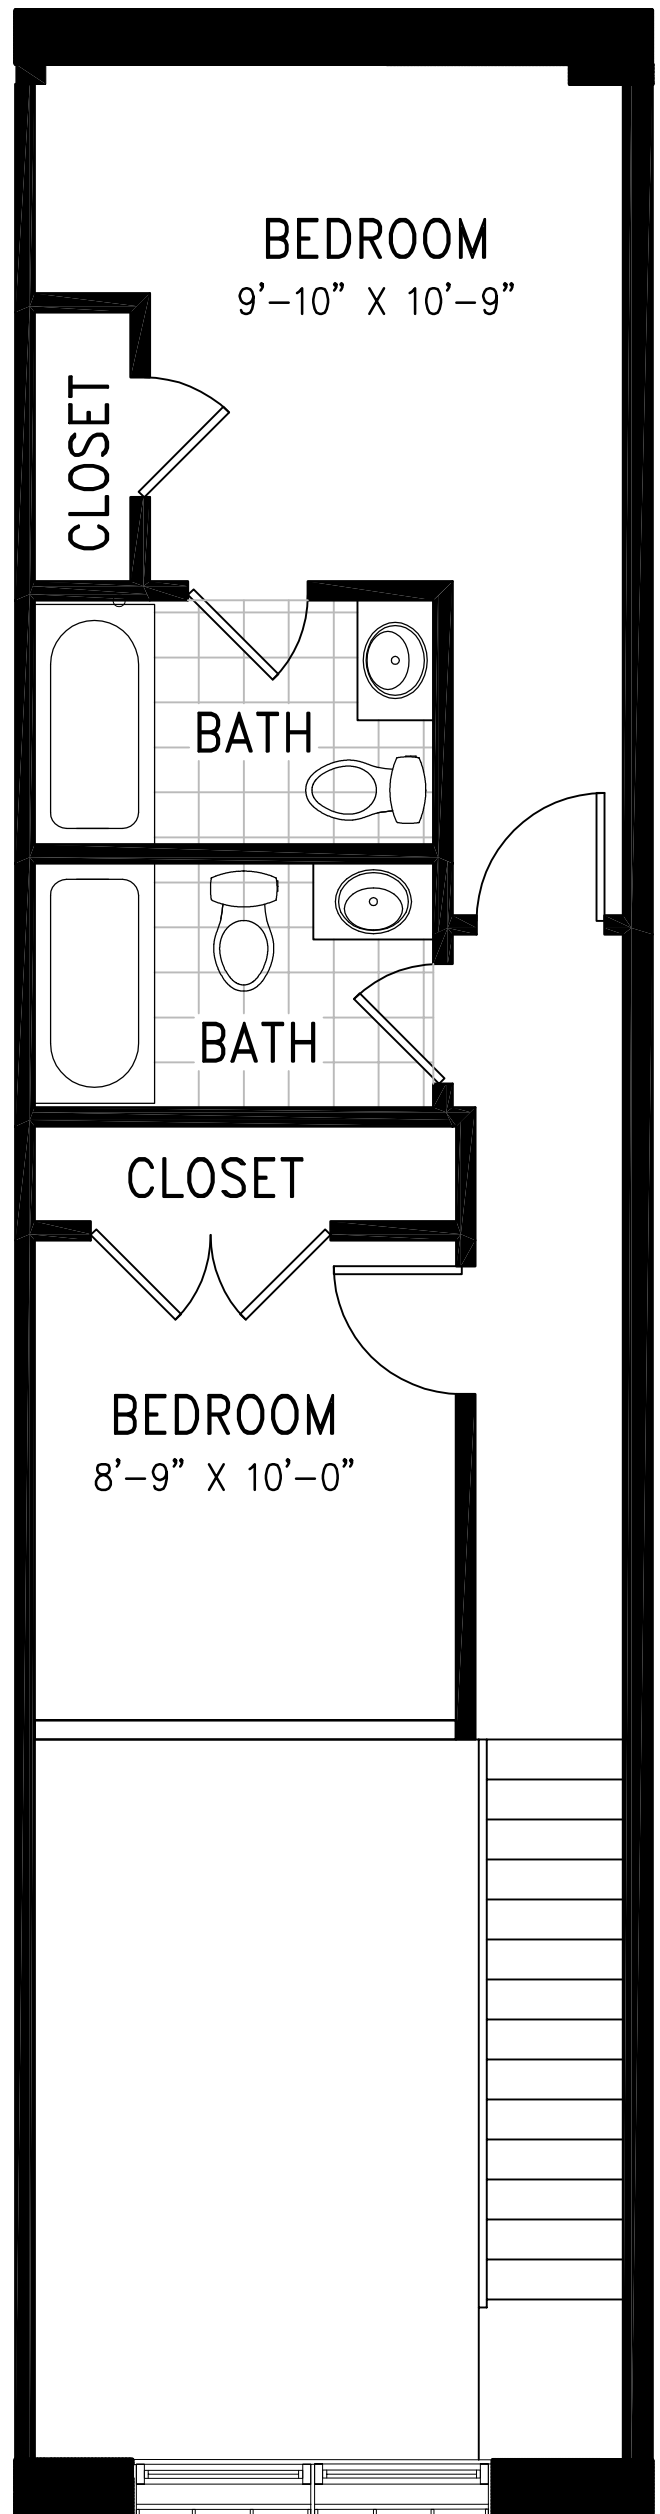

LOWER LEVEL

UNIT 111  
 2 BED/2.5 BATH  
 1,060 SF