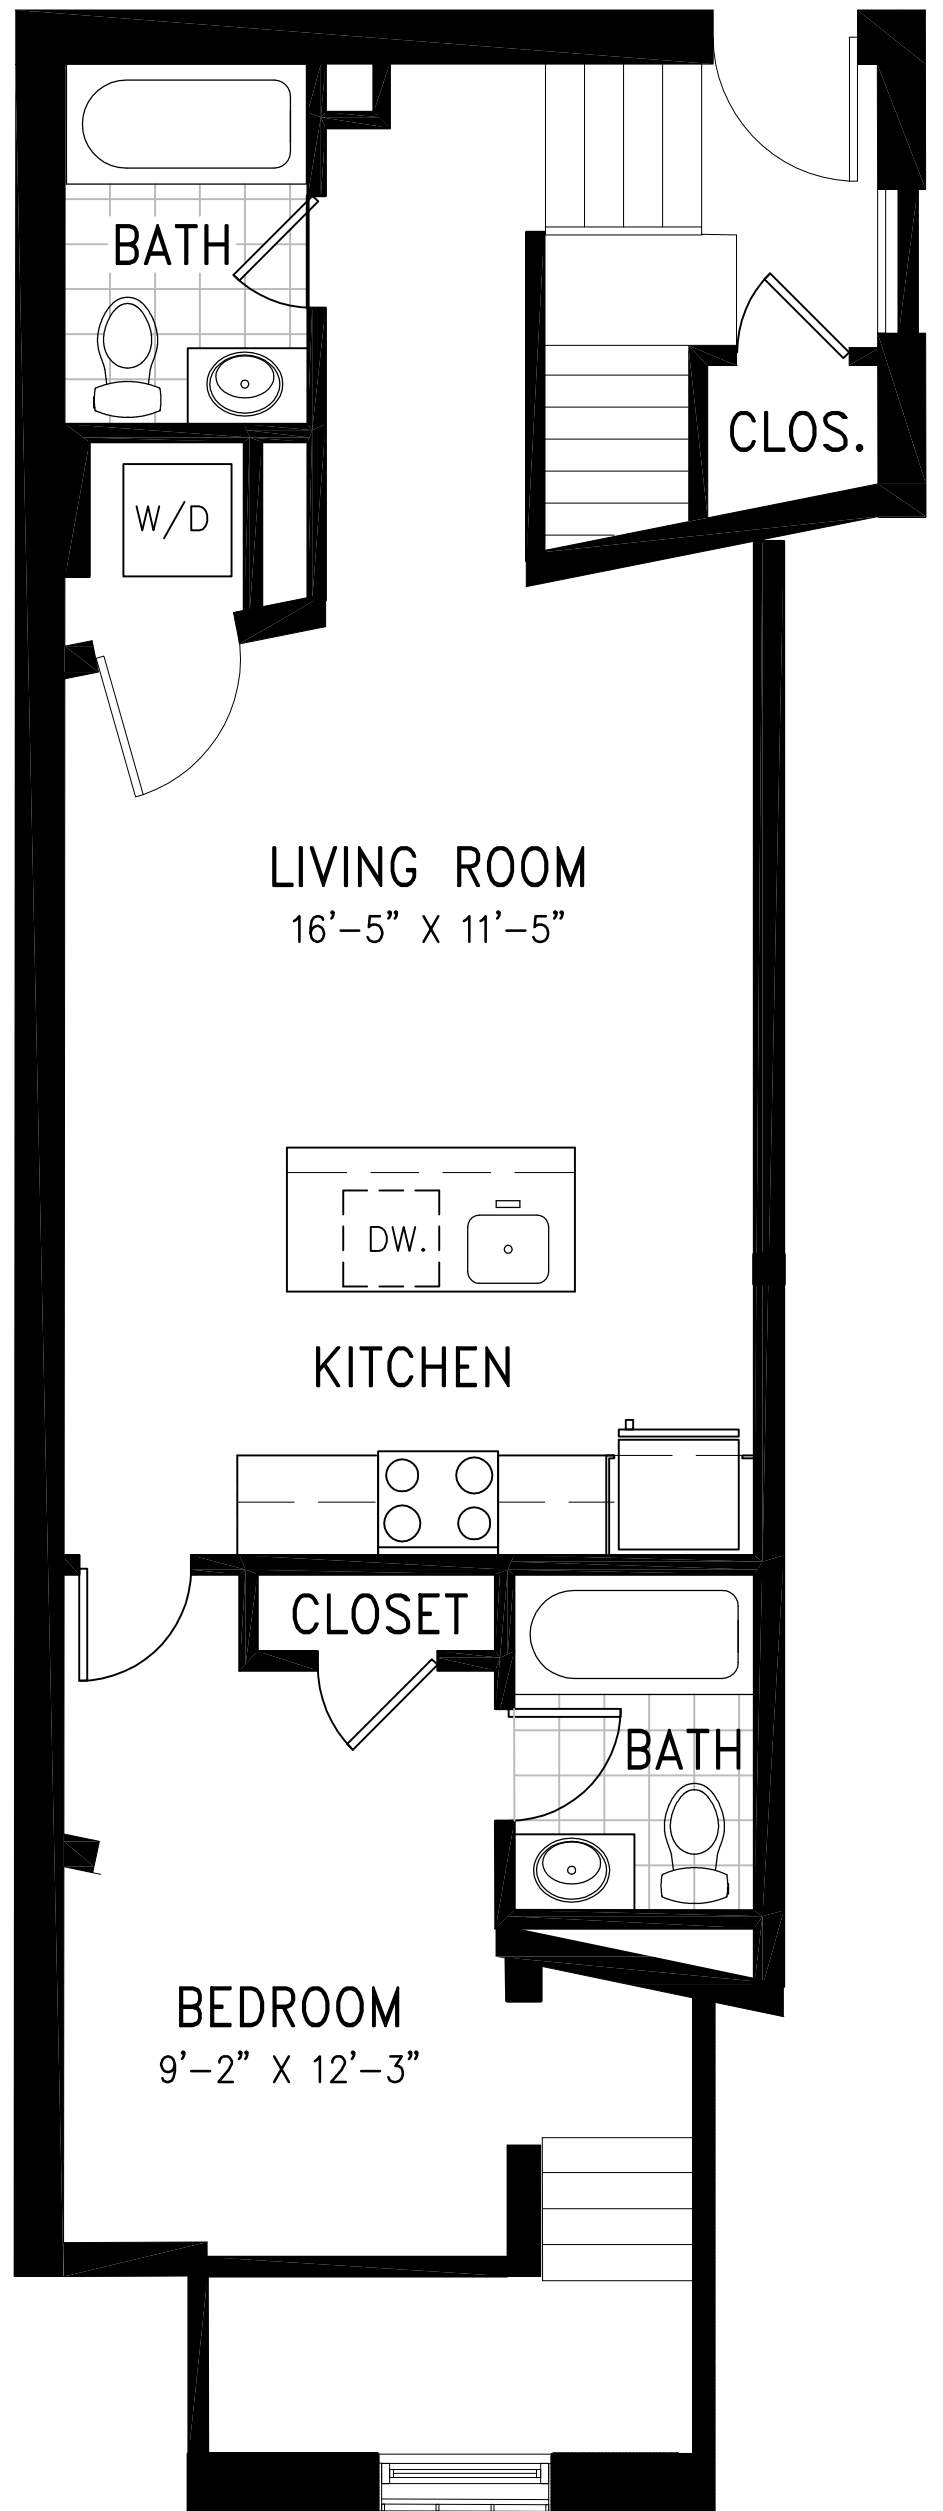

LOWER LEVEL

UNIT 110
 2 BED/2 BATH
 1,179 SF